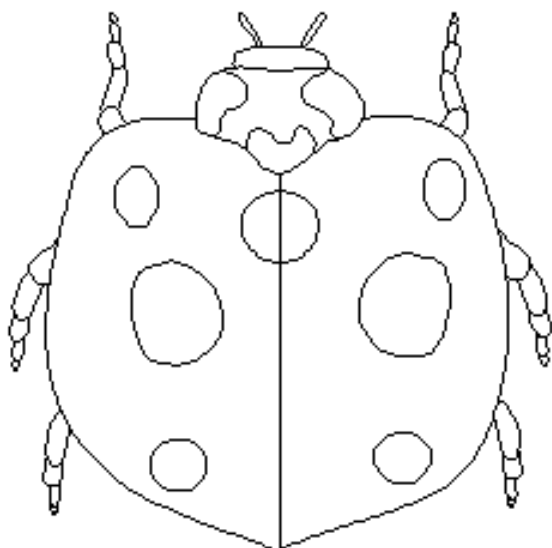

Name: _____

Ladybug Life Cycle Sequencing Cards

Print the page, color the pictures, cut the cards out, and finally put the cards in order.

Larva

The larva molts (sheds its skin) many times as it grows. The larval stage lasts 2 to 4 weeks

Eggs

Tiny yellow eggs are laid on leaves. They hatch in 3-7 days.

Adult

Adults live for a few months.

Pupa

This stage lasts 5 to 7 days.

©EnchantedLearning.com